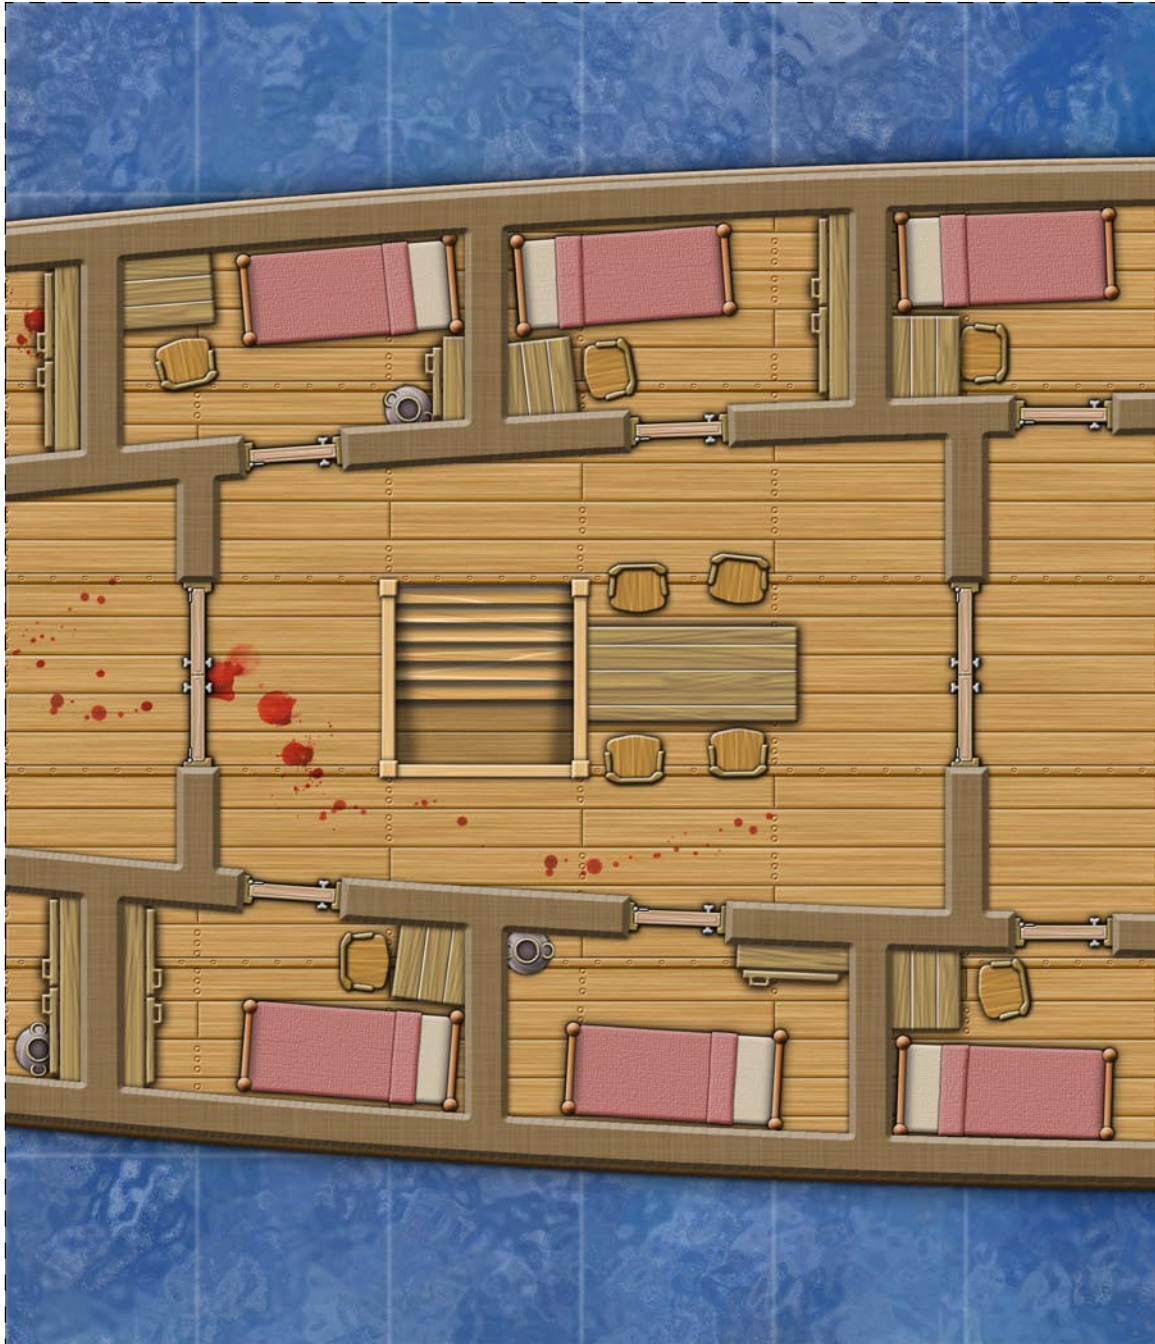

# e-Adventure Tiles: High Seas Dragon Ship

HSDS Deck3 A02

All artwork is © 2007- Edward Bouelle and may be reproduced for personal use only.

# e-Adventure Tiles: High Seas Dragon Ship

HSDS Deck3 B02

All artwork is © 2007- Edward Bouelle and may be reproduced for personal use only.